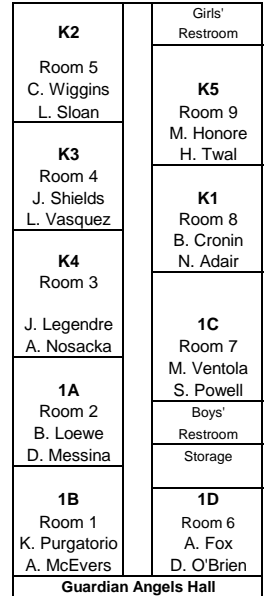

Fr. Brou's Garden

Parking

Kindergarten Playground

Parking