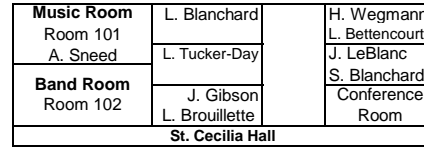

St. George Catholic School Campus Map

All Saints' Plaza
[Courtyard]

Church Road

Fr. Brou's Garden

Parking

Kindergarten Playground

Parking

St. George Catholic School
7880 St. George Drive
Baton Rouge, LA 70809
225.293.1298
www.st-georgeschool.com