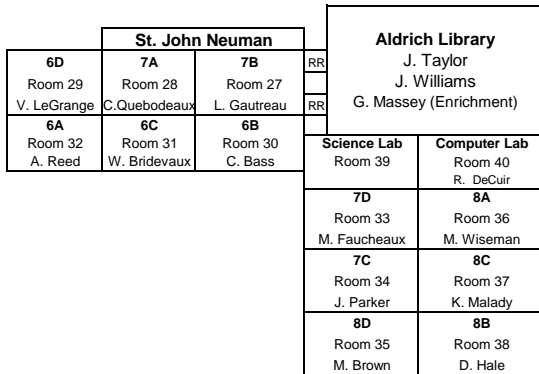

St. George Catholic School Campus Map

All Saints' Plaza
[Courtyard]

Church Road

Fr. Brou's Garden

Parking

Kindergarten Playground

Parking

St. George Catholic School
7880 St. George Drive
Baton Rouge, LA 70809
225.293.1298
www.st-georgeschool.com

Kinglet Drive

WEST-----INTERSTATE 10-----EAST

St. George Drive

Siegen Lane