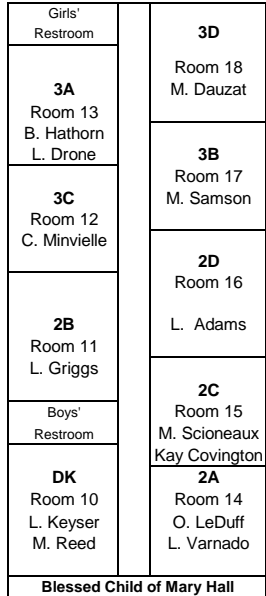

St. George Catholic School Campus Map

All Saints' Plaza
[Courtyard]

Church Road

Fr. Brou's Garden

Parking

Kindergarten Playground

Parking

St. George Catholic School
7880 St. George Drive
Baton Rouge, LA 70809
225.293.1298
www.st-georgeschool.com