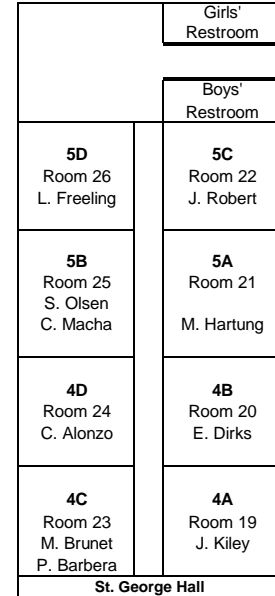

St. George Catholic School Campus Map

All Saints' Plaza
[Courtyard]

Church Road

Fr. Brou's Garden

Parking

Kindergarten Playground

Parking

St. George Catholic School
7880 St. George Drive
Baton Rouge, LA 70809
225.293.1298
www.st-georgeschool.com

Kinglet Drive

WEST-----INTERSTATE 10-----EAST

St. George Drive

Siegen Lane