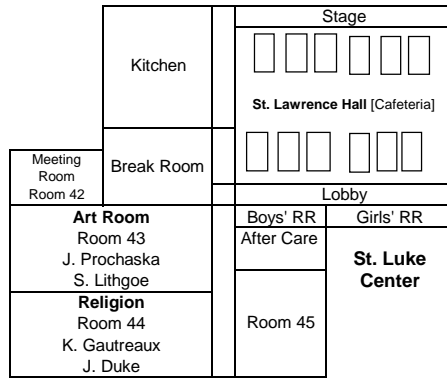

St. George Catholic School Campus Map

All Saints' Plaza
[Courtyard]

Church Road

Fr. Brou's Garden

Parking

Kindergarten Playground

Parking

St. George Catholic School
7880 St. George Drive
Baton Rouge, LA 70809
225.293.1298
www.st-georgeschool.com

Kinglet Drive

WEST-----INTERSTATE 10-----EAST

St. George Drive

Siegen Lane